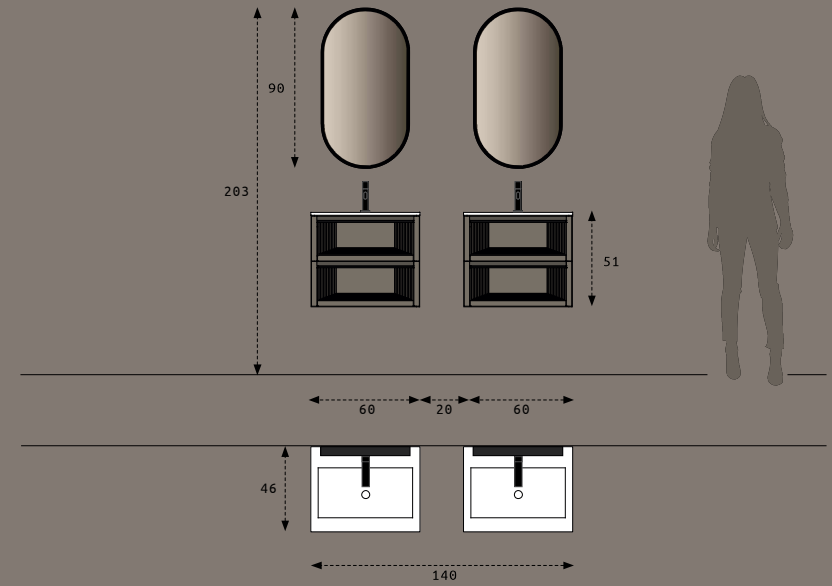

OVERALL COMPOSITION DIMENSIONS
W145 X D46 CM
**VANITY BASE UNIT MATT LACQUERED FORESTA
WITH MATT BLACK ALUMINUM HANDLE PROFILE**
W100 X H50 X D46 CM
MATT TRAVERTINO STONWARE TOP
TH.6 X W100 X D46 CM
MATT TRAVERTINO STONWARE INTEGRATED SINK
W50 X H12 X D32 CM
LED BACKLIT MIRROR
W100 X H80 CM
SHELF MATT LACQUERED FORESTA
W60 X H8 X D12 CM
**GLASS DISPLAY UNIT WITH ALUMINUM MATT BLACK
FRAME AND GREY STOPSOL GLASS**
W30 X H160 X D27

04

DIMENSIONI TOTALI COMPOSIZIONE
L140 X P46 CM
BASE PORTALAVABO IN LACCATO OPACO GRIGIO CARBONE
CON PROFILO MANIGLIA NERO OPACO
L60 X H50 X P46 CM
PIANO TOP IN OCRITECH BIANCO OPACO
SP.1 X L60 X P46 CM
LAVABO INTEGRATO IN OCRITECH BIANCO OPACO
L55 X H12 X P32 CM
SPECCHIERA RETROILLUMINATA CON TELAIO NERO
L50 X H90