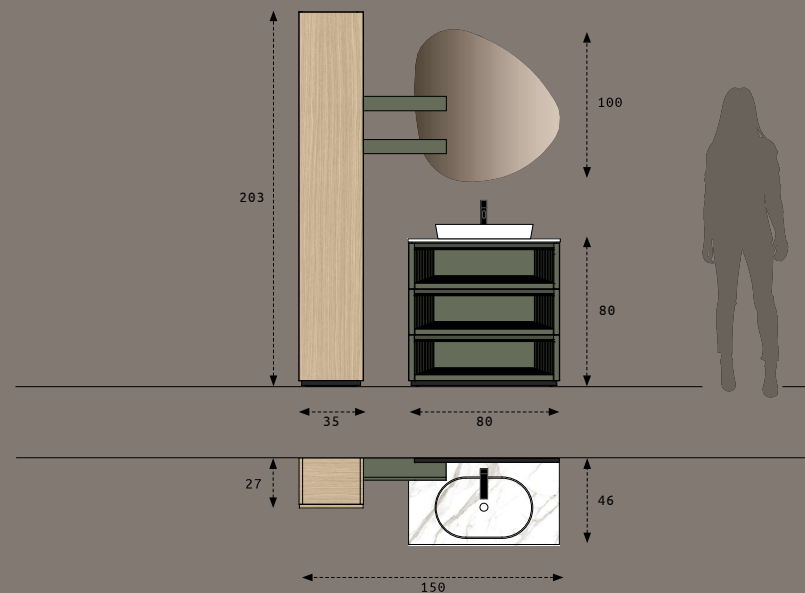

TRATTO
PROSPETTIVE VERDE SALVIA

08

DIMENSIONI TOTALI COMPOSIZIONE
L150 X P46 CM
BASE PORTALAVABO IN LACCATO OPACO VERDE SALVIA
CON PROFILO MANIGLIA NERO OPACO
L80 X H78 X P46 CM
PIANO TOP IN GRES STATUARIO BIANCO OPACO
SP.1,2 X L80 X P46 CM
LAVABO IN OCRITECH BIANCO OPACO
L54 X H8 X P34 CM
SPECCHIERA RETROILLUMINATA
L96 X H100
MENSOLA IN LACCATO OPACO VERDE SALVIA
L45 X H8 X P12 CM
COLONNA LEGNO ROVERE NATURALE
L35 X H203 X P27 CM

OVERALL COMPOSITION DIMENSIONS
W150 X D46 CM
VANITY BASE UNIT MATT LACQUERED VERDE SALVIA
WITH MATT BLACK ALUMINUM HANDLE PROFILE
W80 X H78 X D46 CM
MATT STATUARIO BIANCO STONEWARE TOP
TH.1,2 X W80 X D46 CM
MATT WHITE OCRITECH INTEGRATED WASHBASIN
W54 X H8 X D34 CM
LED BACKLIT MIRROR
W96 X H100
SHELF MATT LACQUERED VERDE SALVIA
W45 X H8 X D12 CM
WOOD COLUMN ROVERE NATURALE
L35 X H203 X P27 CM