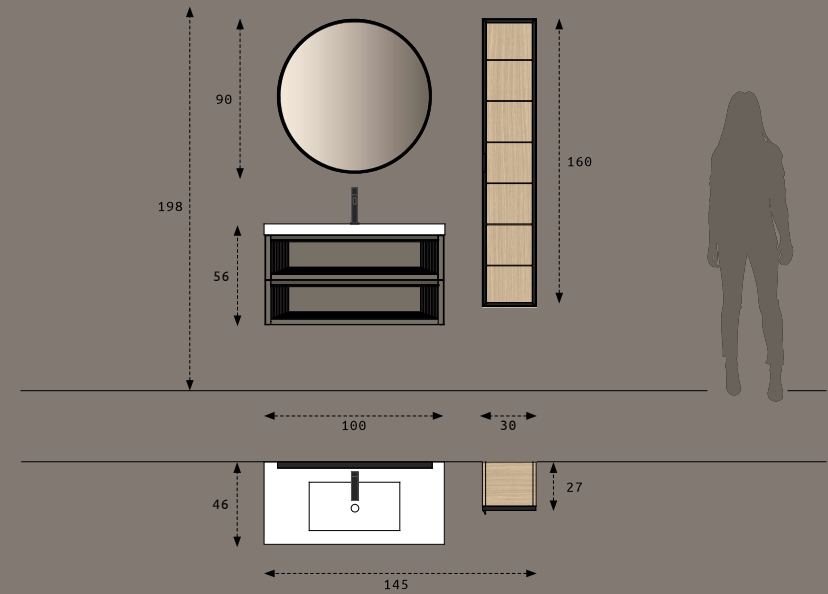

TRATTO
PROSPETTIVE GRIGIO CARBONE

09

DIMENSIONI TOTALI COMPOSIZIONE
L145 X P46 CM
BASE PORTALAVABO IN LACCATO OPACO GRIGIO CARBONE
CON PROFILO MANIGLIA NERO OPACO
L100 X H50 X P46 CM
PIANO TOP IN OCRITECH BIANCO OPACO
SP.6 X L100 X P46 CM
LAVABO INTEGRATO IN OCRITECH BIANCO OPACO
L60 X H12 X P30 CM
SPECCHIERA RETROILLUMINATA CON TELAIO NERO
R90 CM
VETRINA CON TELAIO IN ALLUMINIO NERO OPACO
E VETRO STOPSOL GRIGIO
L30 X H160 X P27

OVERALL COMPOSITION DIMENSIONS
W145 X D46 CM
VANITY BASE UNIT MATT LACQUERED GRIGIO CARBONE
WITH MATT BLACK ALUMINUM HANDLE PROFILE
W100 X H50 X D46 CM
MATT WHITE OCRITECH TOP
TH.6 X W100 X D46 CM
MATT WHITE OCRITECH INTEGRATED SINK
W60 X H12 X D30 CM
LED BACKLIT MIRROR WITH BLACK FRAME
R90 CM
GLASS DISPLAY UNIT WITH ALUMINUM MATT BLACK
FRAME AND GREY STOPSOL GLASS
W30 X H160 X D27