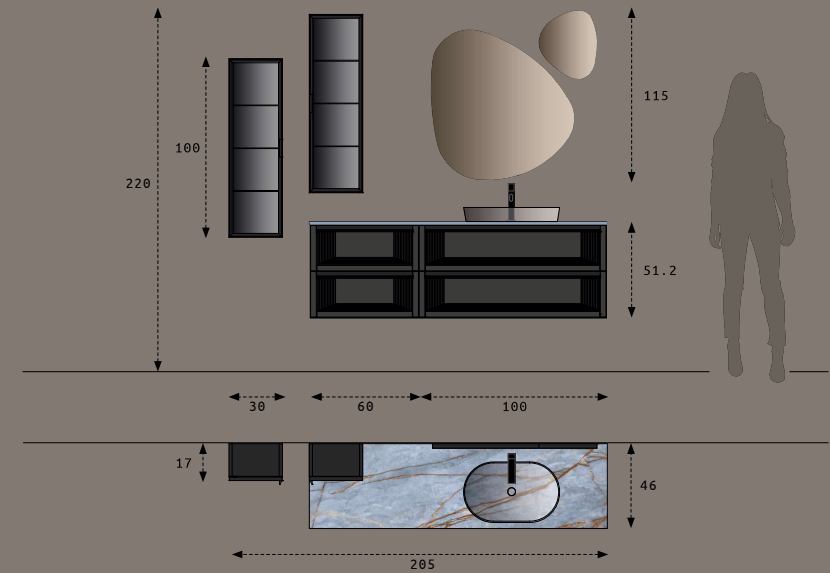

OVERALL COMPOSITION DIMENSIONS
W140 X D46 CM
VANITY BASE UNIT MATT LACQUERED GRIGIO CARBONE
WITH MATT BLACK ALUMINUM HANDLE PROFILE
W60 X H50 X D46 CM
MATT WHITE OCRITECH TOP
TH.1 X W60 X D46 CM
MATT WHITE OCRITECH INTEGRATED SINK
W55 X H12 X D32 CM
LED BACKLIT MIRROR WITH BLACK FRAME
W0 X H90

05

DIMENSIONI TOTALI COMPOSIZIONE
L205 X P46 CM
BASE PORTALAVABO IN LACCATO OPACO GRIGIO ANTRACITE
CON PROFILO MANIGLIA NERO OPACO
L100 E L60 X H50 X P46 CM
PIANO TOP IN GRES AZZURRO LUCIDO
SP.1.2 X L160 X P46 CM
LAVABO IN OCRITECH FUMÈ BRONZE
L54 X H8 X P34 CM
SPECCHIERA RETROILLUMINATA
L96 X H100 E L 40 X H46 CM
VETRINA CON TELAIO IN ALLUMINIO NERO OPACO
E VETRO STOPSOL GRIGIO
L30 X H100 X P17