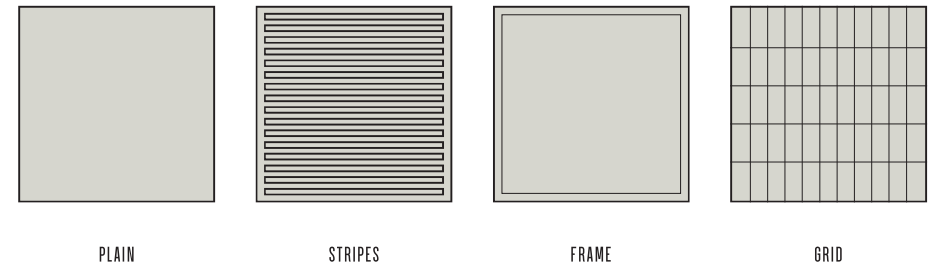

DETTAGLI COMPOSIZIONI - COMPOSITION DETAILS

COMPOSIZIONE / COMPOSITION	ARTICOLO / ARTICLE	CM / INCHES	FINITURA / FINISHING
PIXEL 13	2x Base portlavabo Stripes 2x Vanity unit Stripes	L80 H40 P45,5 cm L31.5 H15.7 W17.9 in	M57
	Lavabo acrilico V48 Acrylic washbasin V48	L160,5 H1 P46 cm L63.2 H0.4 W18.1 in	
	2x Specchio retroilluminato 2x Backlit mirror	L50 H90 P2,5 cm L19.7 H35.4 W1 in	

PIXEL 14	Base portlavabo Grid Vanity unit Grid	L80 H40 P45,5 cm L31.5 H15.7 W17.9 in	M03
	Base portlavabo Grid Vanity unit Grid	L80 H40 P45,5 cm L31.5 H15.7 W17.9 in	M38
	2x Top acrilico 2x Acrylic top	L80,5 H1 P46 cm L31.7 H0.4 W18.1 in	
	2x Lavabo da appoggio solid surface 2x Solid surface countertop basin	L48 H12,5 P32 cm L18.9 H4.9 W12.6 in	
	2x Specchio Led con telaio in metallo 2x Metal framed mirror with Led	L50 H90 P5 cm L19.7 H35.4 W2 in	

PIXEL 15	2x Cassettera Grid 2x Drawer unit Grid	L80 H40 P45,5 cm L31.5 H15.7 W17.9 in	M38
	Top acrilico Acrylic top	L160,5 H1 P46 cm L63.2 H0.4 W18.1 in	
	Lavabo acrilico V48 Acrylic washbasin V48	L160,5 H10 P46 cm L63.2 H3.9 W18.1 in	
	2x Specchio retroilluminato 2x Backlit mirror	L50 H90 P2,5 cm L19.7 H35.4 W1 in	

VARIANTI ANTE / DOOR STYLES

FINITURE / FINISHES

LACCATO OPACO / MATT LACQUERED

BIANCO / WHITE

GRIGIO PASTELLO - PASTEL GREY

GRIGIO CARBONE - CHARCOAL GREY

INDACO - INDIGO

GIALLO SOLE - SOLAR YELLOW

VERDE SALVIA - SAGE GREEN

LEGNO / WOOD

OLMO ROUSSEAU - ELM ROUSSEAU