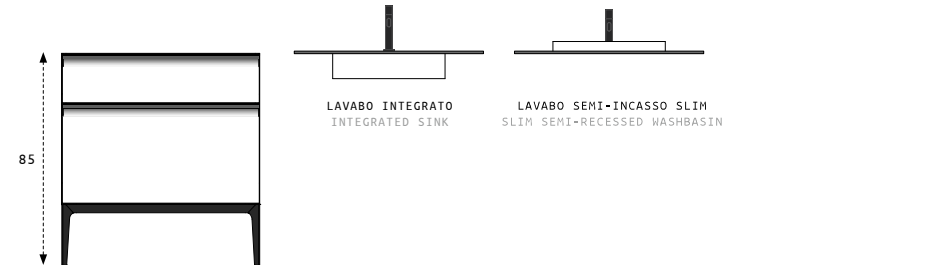

**FUSION 2 CASSETTI H 60 CON BASAMENTO H 25 / FUSION 2 DRAWERS H 60 WITH BASE H 25**

**FUSION 2 CASSETTI H 60 CON BASAMENTO H 17 / FUSION 2 DRAWERS H 60 WITH BASE H 17**

**FUSION 1 CASSETTO / 2 CASSETTI SOSPEO / FUSION 1 DRAWER / 2 DRAWERS WALL MOUNTED**