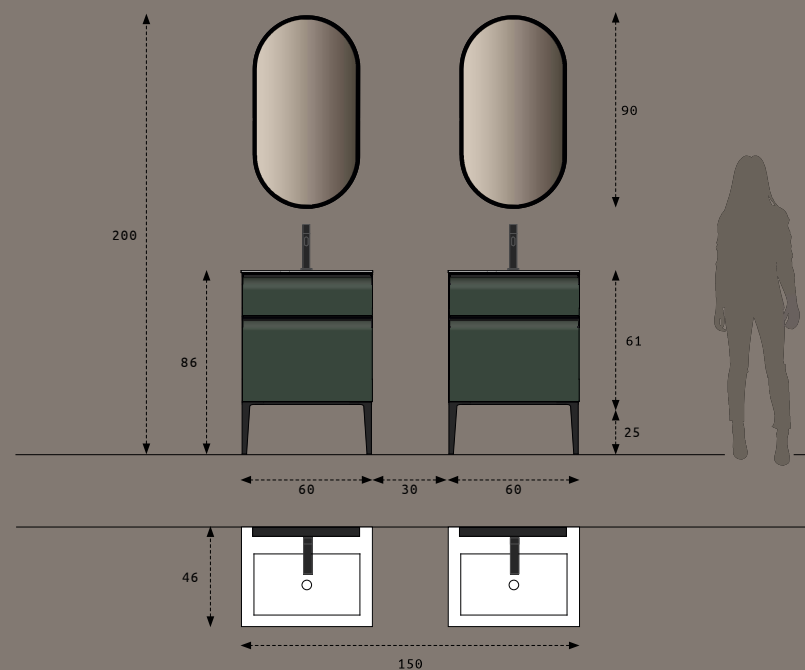

FUSION
FORESTA

08

DIMENSIONI TOTALI COMPOSIZIONE
L150 X P46 CM
BASE PORTALAVABO IN LACCATO OPACO FORESTA
CON PROFILO MANIGLIA NERO OPACO
L60+60 X H60 X P46 CM
BASAMENTO IN METALLO NERO OPACO
L60 X H25 X P43,3 CM
PIANO TOP IN OCRITECH BIANCO OPACO
SP.1 X L60 X P46 CM
LAVABO INTEGRATO IN OCRITECH BIANCO OPACO
L50 X H12 X P30 CM
SPECCHIERA RETROILLUMINATA CON TELAIO NERO
L50 X H90 CM

OVERALL COMPOSITION DIMENSIONS
W240 X D46 CM
VANITY BASE UNIT IN MATT LACQUERED VERDE SAL-
VIA WITH ALUMINUM MATT BLACK HANDLE PROFILE
W80+80 X H40 X D46 CM
BASE MATT BLACK METAL
W60 X H25 X D43,3 CM
MATT WHITE OCRITECH TOP
TH.1 X W60 X D46 CM
MATT WHITE OCRITECH INTEGRATED SINK
W50 X H12 X D30 CM
LED BACKLIT MIRROR WITH BLACK FRAME
W50 X H90 CM