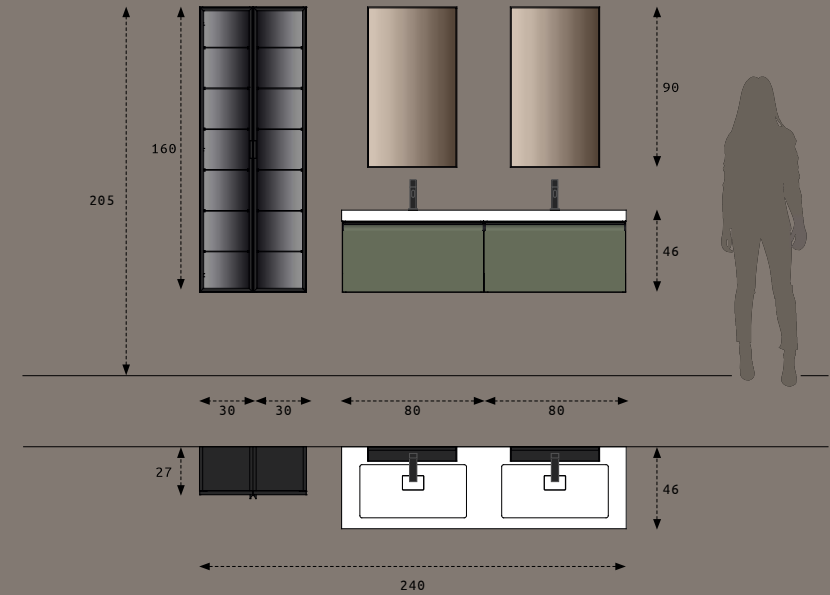

FUSION
VERDE SALVIA

03

DIMENSIONI TOTALI COMPOSIZIONE
L240 X P46 CM
BASE PORTALAVABO IN LACCATO OPACO VERDE
SALVIA CON PROFILO MANIGLIA NERO OPACO
L80+80 X H40 X P46 CM
PIANO TOP IN OCRITECH BIANCO OPACO
SP.6 X L160 X P46 CM
LAVABO INTEGRATO IN OCRITECH BIANCO OPACO
L60 X H12 X P30 CM
SPECCHIERA CON CORNICE NERA E
LED SUPERIORE
L50 X H90 CM
VETRINA CON TELAIO IN ALLUMINIO NERO OPACO
E VETROSTOPSOL GRIGIO
L30 X H160 X P27

OVERALL COMPOSITION DIMENSIONS
W240 X D46 CM
VANITY BASE UNIT IN MATT LACQUERED VERDE SAL-
VIA WITH ALUMINUM MATT BLACK HANDLE PROFILE
W80+80 X H40 X D46 CM
MATT WHITE OCRITECH TOP
TH.6 X W160 X D46 CM
MATT WHITE OCRITECH INTEGRATED SINK
W60 X H12 X D30 CM
BLACK METAL FRAMED MIRROR WITH
UPPER LED LIGHTING
W50 X H90 CM
GLASS DISPLAY UNIT WITH ALUMINUM MATT
BLACK FRAME AND GREY STOPSOL GLASS
W30 X H160 X D27