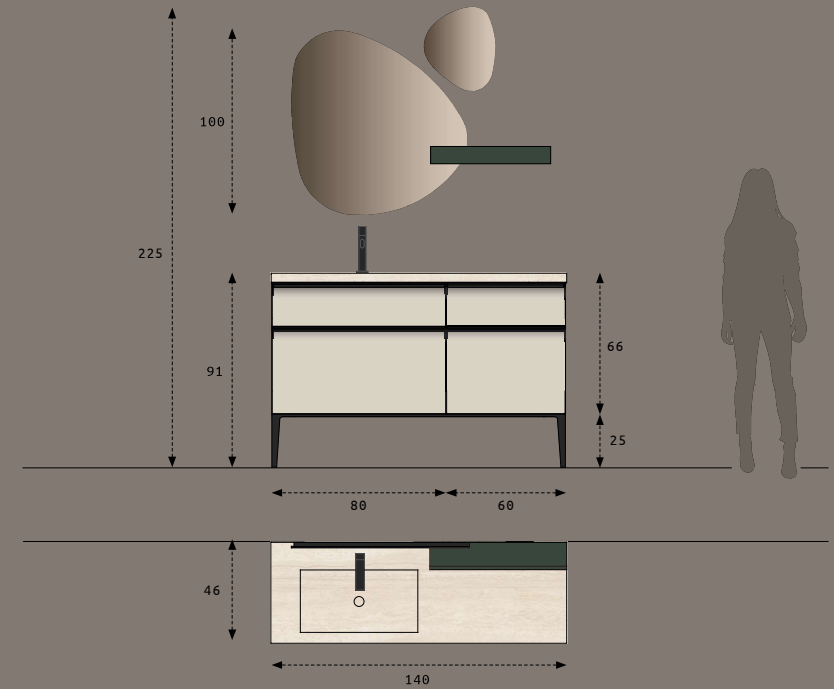

FUSION
SABBIA

09

DIMENSIONI TOTALI COMPOSIZIONE
L140 X P46 CM
BASE PORTALAVABO IN LACCATO OPACO SABBIA
CON PROFILO MANIGLIA NERO OPACO
L80+60 X H60 X P46 CM
BASAMENTO IN METALLO NERO OPACO
L140 X H25 X P43,3 CM
PIANO TOP IN GRES TRAVERTINO OPACO
SP.6 X L140 X P46 CM
LAVABO INTEGRATO IN GRES TRAVERTINO OPACO
L50 X H12 X P27 CM
MENSOLA IN LACCATO OPACO FORESTA
L60 X H8 X P12 CM
SPECCHIERA RETROILLUMINATA
L96 X H100 E L 40 X H46 CM

OVERALL COMPOSITION DIMENSIONS
W140 X D46 CM
VANITY BASE UNIT IN MATT LACQUERED SABBIA WITH
ALUMINUM MATT BLACK HANDLE PROFILE
W80+60 X H60 X D46 CM
BASE MATT BLACK METAL
W140 X H25 X D43,3 CM
MATT TRAVERTINO STONEWARE TOP
TH.6 X W140 X D46 CM
MATT TRAVERTINO STONEWARE INTEGRATED SINK
W50 X H12 X D27 CM
SHELF MATT LACQUERED FORESTA
W60 X H8 X D12 CM
LED BACKLIT MIRROR
L96 X H100 E L 40 X H46 CM