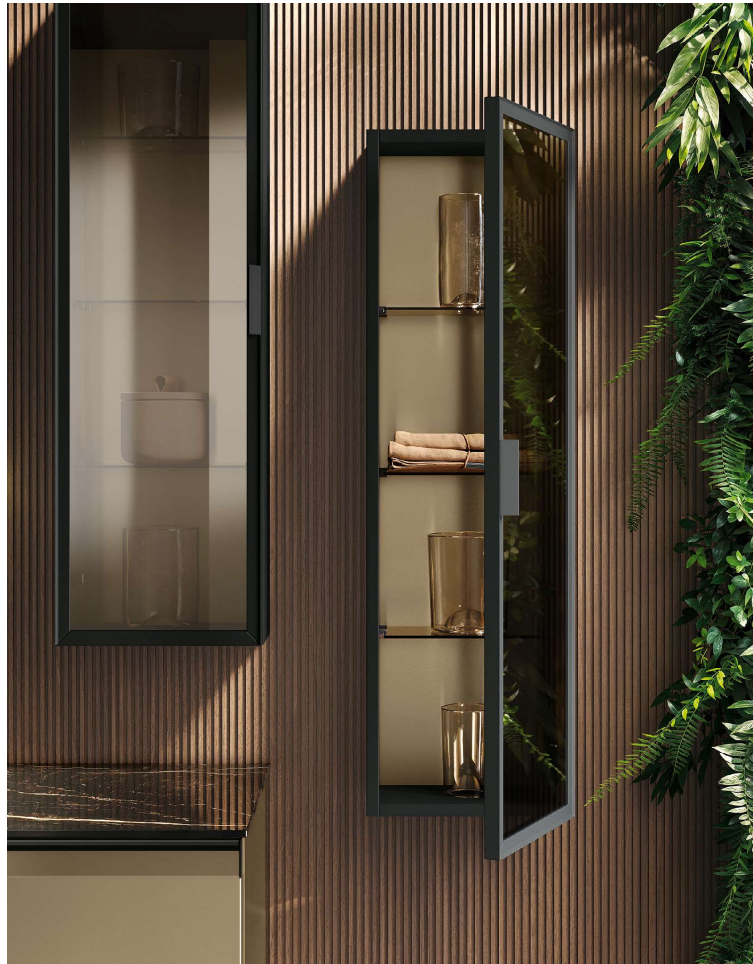

FUSION
GOLD

02

DIMENSIONI TOTALI COMPOSIZIONE
L205 X P46 CM
BASE PORTALAVABO IN PET GOLD
CON PROFILO MANIGLIA NERO OPACO
L100+60 X H40 X P46 CM
PIANO TOP IN GRES PORT LAURENT LUCIDO
SP.1,2 X L160 X P46 CM
LAVABO IN OCRITECH FUMÈ GRIGIO
L54 X H8 X P34 CM
SPECCHIERA CON TELAIO NERO E
LED RETRO ILLUMINATO
Ø90 CM
VETRINA CON TELAIO IN ALLUMINIO NERO OPACO
E VETRO STOPSOL GRIGIO
L30 X H100 X P17

OVERALL COMPOSITION DIMENSIONS
W205 X D46 CM
VANITY BASE UNIT IN PET GOLD
WITH ALUMINUM MATT BLACK HANDLE PROFILE
W100+60 X H40 X D46 CM
POLISHED PORT LAURENT STONEWARE TOP
TH.1,2 X W160 X D46 CM
OCRITECH WASHBASIN GREY FUMÈ
W54 X H8 X D34 CM
METAL FRAMED MIRROR WITH
BACK LED LIGHTING
Ø90 CM
GLASS DISPLAY UNIT WITH ALUMINUM MATT
BLACK FRAME AND GREY STOPSOL GLASS
W30 X H100 X D17