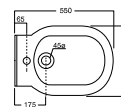

CLASSIC Vasi e bidet a terra | Floor mounted Wcs and bidets

COPRIVASI DISPONIBILI _ Available seat cover

CLASSIC Lavabi su colonna | Washbasins on pedestal

Colori disponibili _ Available colors

CERAMICA VULCANO

108

classica

cod. NVR

cod. NB

cod. CLAMB

cod. CLA62

cod. CLA72

classica

109

CERAMICA VULCANO