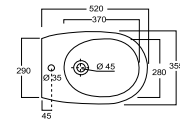

DIAMANTE Vasi e bidet a terra | Floor mounted Wcs and bidets

DVR - 52 x 36 x h42

25 kg

DB - 52 x 36 x h42

20 kg

cod. DVR

cod. DB

DIAMANTE Vasi e bidet sospesi | Wall-hung Wcs and bidets