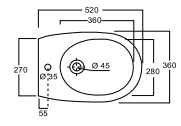

PERLA Vasi e bidet a terra | Floor mounted Wcs and bidets

PV - 52 x 36 x h42

25 kg

PB - 52 x 36 x h42

20 kg

cod. PV

cod. PB

PERLA Vasi e bidet sospesi | Wall-hung Wcs and bidets