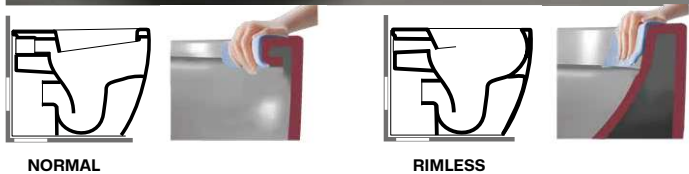

Sanitary wares are made from vitreous china, a ceramic mixture composed of clay and water. This material, being more malleable than other types of ceramic blends, experiences less shrinkage during the casting and firing phases. Most modern sanitary wares are now rimless, meaning their edges slope gently into the drain without the ceramic overhang that could previously harbor germs and bacteria. Both free standing and wall-hung designs are available, the latter offering greater hygiene. Ceramic remains an ideal material for bathrooms as it can be cleaned with disinfectants and sanitizers without being damaged. Another crucial feature is the water discharge system, which has been optimized to use only 3.5 to 4 liters per flush, reducing water consumption. Like decorative washbasins, sanitary wares can be produced in classic glossy white or white, black, grey, fango, ocra and verde olivo matte finishes with a velvety texture. Matching matte-colored toilet seats can also be coordinated with the fixtures for a seamless look.

OVBS
Bidet sospeso
Wall-hung bidet
51,5 x 35,5 x h27

OVALE
Rimless

NORMAL

RIMLESS

ALTO STANDARD DI IGIENE
Nessuno spazio nascosto in cui possano annidarsi i germi.
Permette una facile pulizia.

HIGHEST STANDARD OF HYGIENE
No hidden space for germs to harbour.
Allows for easy cleaning.