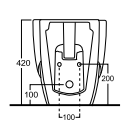

DIAMANTE Vasi e bidet a terra | Floor mounted Wcs and bidets

25 kg

20 kg

DIAMANTE Vasi e bidet sospesi | Wall-hung Wcs and bidets

20 kg

17 kg

COPRIVASI DISPONIBILI _ Available seat cover

Colori disponibili _ Available colors