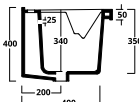

cod. V.01.001