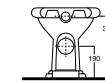

CLASSIC Vasi e bidet a terra | Floor mounted Wcs and bidets

COPRIVASI DISPONIBILI _ Available seat cover

CLASSIC Lavabi su colonna | Washbasins on pedestal

Colori disponibili _ Available colors

CERAMICA VULCANO

108

classica

cod. NVR

cod. NB

cod. CLAMB

cod. CLA62

cod. CLA72

classica

109

CERAMICA VULCANO