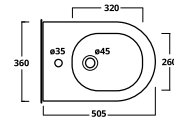

NEMESI Vasi e bidet a terra | Floor mounted Wcs and bidets

28 kg

27 kg

cod. NVR

cod. NB

NEMESI Vasi e bidet sospesi | Wall-hung Wcs and bidets

23 kg

22 kg

cod. DVS

cod. DBS

COPRIVASI DISPONIBILI | Available seat cover

Colori disponibili | Available colors