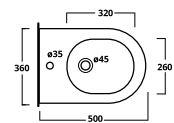

NEMESI Vasi e bidet a terra | Floor mounted Wcs and bidets

NVR - 50 x 36 x h42

28 kg

NB - 50 x 36 x h42

27 kg

cod. NVR

cod. NB

NEMESI Vasi e bidet sospesi | Wall-hung Wcs and bidets