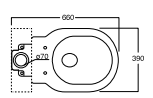

CLASSIC Vasi e bidet a terra | Floor mounted Wcs and bidets

COPRIVASI DISPONIBILI _ Available seat cover

CLASSIC Lavabi su colonna | Washbasins on pedestal

Colori disponibili _ Available colors

CERAMICA VULCANO

108

classica

cod. NVR

cod. NB

cod. CLAMB

cod. CLA62

cod. CLA72

classica

109

CERAMICA VULCANO