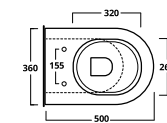

NEMESI Vasi e bidet a terra | Floor mounted Wcs and bidets

NVR - 50 x 36 x h42

28 kg

NB - 50 x 36 x h42

27 kg

cod. NVR

cod. NB

NEMESI Vasi e bidet sospesi | Wall-hung Wcs and bidets