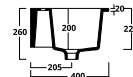

cod. V0134F