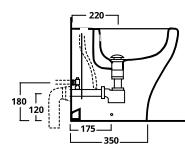

NEMESI Vasi e bidet a terra | Floor mounted Wcs and bidets

NVR - 50 x 36 x h42

28 kg

NB - 50 x 36 x h42

27 kg

cod. NVR

cod. NB

NEMESI Vasi e bidet sospesi | Wall-hung Wcs and bidets