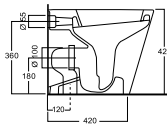

PERLA Vasi e bidet a terra | Floor mounted Wcs and bidets

25 kg

20 kg

PERLA Vasi e bidet sospesi | Wall-hung Wcs and bidets

19,5 kg

15 kg

COPRIVASI DISPONIBILI | Available seat cover

Colori disponibili | Available colors