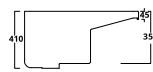

cod. V.00.002