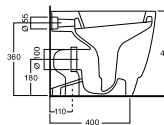

DIAMANTE Vasi e bidet a terra | Floor mounted Wcs and bidets

25 kg

20 kg

DIAMANTE Vasi e bidet sospesi | Wall-hung Wcs and bidets

20 kg

17 kg

COPRIVASI DISPONIBILI _ Available seat cover

Colori disponibili _ Available colors