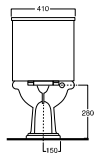

CLASSIC Vasi e bidet a terra | Floor mounted Wcs and bidets

COPRIVASI DISPONIBILI _ Available seat cover

CLASSIC Lavabi su colonna | Washbasins on pedestal

Colori disponibili _ Available colors

CERAMICA VULCANO

108

classica

cod. NVR

cod. NB

cod. CLAMB

cod. CLA62

cod. CLA72

classica

109

CERAMICA VULCANO