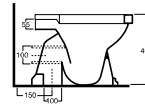

CLASSIC Vasi e bidet a terra | Floor mounted Wcs and bidets

COPRIVASI DISPONIBILI _ Available seat cover

CLASSIC Lavabi su colonna | Washbasins on pedestal

Colori disponibili _ Available colors

CERAMICA VULCANO

108

classica

cod. NVR

cod. NB

cod. CLAMB

cod. CLA62

cod. CLA72

classica

109

CERAMICA VULCANO