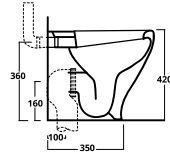

NEMESI Vasi e bidet a terra | Floor mounted Wcs and bidets

NVR - 50 x 36 x h42

28 kg

NB - 50 x 36 x h42

27 kg

cod. NVR

cod. NB

NEMESI Vasi e bidet sospesi | Wall-hung Wcs and bidets