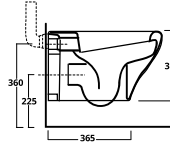

NEMESI Vasi e bidet a terra | Floor mounted Wcs and bidets

28 kg

27 kg

cod. NVR

cod. NB

NEMESI Vasi e bidet sospesi | Wall-hung Wcs and bidets

23 kg

22 kg

cod. DVS

cod. DBS

COPRIVASI DISPONIBILI | Available seat cover

Colori disponibili | Available colors