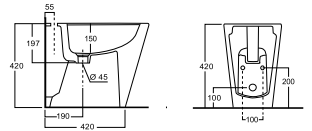

PERLA Vasi e bidet a terra | Floor mounted Wcs and bidets

25 kg

20 kg

PERLA Vasi e bidet sospesi | Wall-hung Wcs and bidets

19,5 kg

15 kg

COPRIVASI DISPONIBILI | Available seat cover

Colori disponibili | Available colors