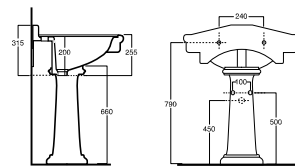

CLASSIC Vasi e bidet a terra | Floor mounted Wcs and bidets

COPRIVASI DISPONIBILI _ Available seat cover

CLASSIC Lavabi su colonna | Washbasins on pedestal

Colori disponibili _ Available colors

CERAMICA VULCANO

108

classica

cod. NVR

cod. NB

cod. CLAMB

cod. CLA62

cod. CLA72

classica

109

CERAMICA VULCANO