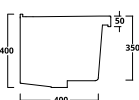

cod. V.01.001