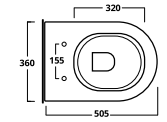

NEMESI Vasi e bidet a terra | Floor mounted Wcs and bidets

28 kg

27 kg

cod. NVR

cod. NB

NEMESI Vasi e bidet sospesi | Wall-hung Wcs and bidets

23 kg

22 kg

cod. DVS

cod. DBS

COPRIVASI DISPONIBILI | Available seat cover

Colori disponibili | Available colors