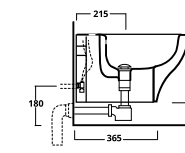

NEMESI Vasi e bidet a terra | Floor mounted Wcs and bidets

28 kg

27 kg

cod. NVR

cod. NB

NEMESI Vasi e bidet sospesi | Wall-hung Wcs and bidets

23 kg

22 kg

cod. DVS

cod. DBS

COPRIVASI DISPONIBILI | Available seat cover

Colori disponibili | Available colors