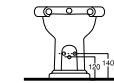

CLASSIC Vasi e bidet a terra | Floor mounted Wcs and bidets

COPRIVASI DISPONIBILI _ Available seat cover

CLASSIC Lavabi su colonna | Washbasins on pedestal

Colori disponibili _ Available colors

CERAMICA VULCANO

108

classica

cod. NVR

cod. NB

cod. CLAMB

cod. CLA62

cod. CLA72

classica

109

CERAMICA VULCANO