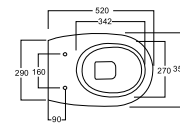

DIAMANTE Vasi e bidet a terra | Floor mounted Wcs and bidets

DVR - 52 x 36 x h42

25 kg

DB - 52 x 36 x h42

20 kg

cod. DVR

cod. DB

DIAMANTE Vasi e bidet sospesi | Wall-hung Wcs and bidets