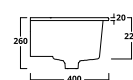

cod. V0134F