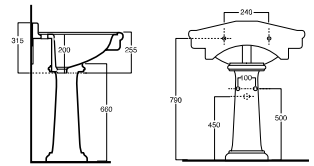

CLASSIC Vasi e bidet a terra | Floor mounted Wcs and bidets

COPRIVASI DISPONIBILI _ Available seat cover

CLASSIC Lavabi su colonna | Washbasins on pedestal

Colori disponibili _ Available colors

CERAMICA VULCANO

108

classica

cod. NVR

cod. NB

cod. CLAMB

cod. CLA62

cod. CLA72

classica

109

CERAMICA VULCANO