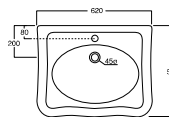

CLASSIC Vasi e bidet a terra | Floor mounted Wcs and bidets

COPRIVASI DISPONIBILI _ Available seat cover

CLASSIC Lavabi su colonna | Washbasins on pedestal

Colori disponibili _ Available colors

CERAMICA VULCANO

108

classica

cod. NVR

cod. NB

cod. CLAMB

cod. CLA62

cod. CLA72

classica

109

CERAMICA VULCANO