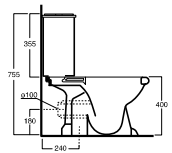

CLASSIC Vasi e bidet a terra | Floor mounted Wcs and bidets

COPRIVASI DISPONIBILI _ Available seat cover

CLASSIC Lavabi su colonna | Washbasins on pedestal

Colori disponibili _ Available colors

CERAMICA VULCANO

108

classica

cod. NVR

cod. NB

cod. CLAMB

cod. CLA62

cod. CLA72

classica

109

CERAMICA VULCANO