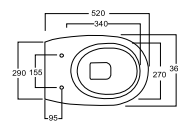

PERLA Vasi e bidet a terra | Floor mounted Wcs and bidets

PV - 52 x 36 x h42

25 kg

PB - 52 x 36 x h42

20 kg

cod. PV

cod. PB

PERLA Vasi e bidet sospesi | Wall-hung Wcs and bidets