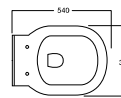

CLASSIC Vasi e bidet a terra | Floor mounted Wcs and bidets

COPRIVASI DISPONIBILI _ Available seat cover

CLASSIC Lavabi su colonna | Washbasins on pedestal

Colori disponibili _ Available colors

CERAMICA VULCANO

108

classica

cod. NVR

cod. NB

cod. CLAMB

cod. CLA62

cod. CLA72

classica

109

CERAMICA VULCANO