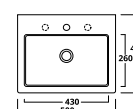

cod. V0134F