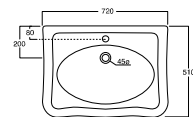

CLASSIC Vasi e bidet a terra | Floor mounted Wcs and bidets

COPRIVASI DISPONIBILI _ Available seat cover

CLASSIC Lavabi su colonna | Washbasins on pedestal

Colori disponibili _ Available colors

CERAMICA VULCANO

108

classica

cod. NVR

cod. NB

cod. CLAMB

cod. CLA62

cod. CLA72

classica

109

CERAMICA VULCANO