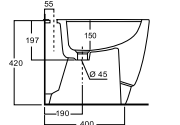

DIAMANTE Vasi e bidet a terra | Floor mounted Wcs and bidets

25 kg

20 kg

DIAMANTE Vasi e bidet sospesi | Wall-hung Wcs and bidets

20 kg

17 kg

COPRIVASI DISPONIBILI _ Available seat cover

Colori disponibili _ Available colors