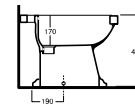

CLASSIC Vasi e bidet a terra | Floor mounted Wcs and bidets

COPRIVASI DISPONIBILI _ Available seat cover

CLASSIC Lavabi su colonna | Washbasins on pedestal

Colori disponibili _ Available colors

CERAMICA VULCANO

108

classica

cod. NVR

cod. NB

cod. CLAMB

cod. CLA62

cod. CLA72

classica

109

CERAMICA VULCANO